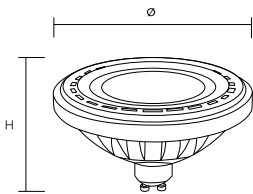

LED AR111

- The AR111 provides clean, crisp lighting, ideal for the retail environment, which ensures products are displayed to their full potential
- Lamps with poor CRI will distort some colours
- 25,000 Hours Life
- Retrofit Size
- Dimmable
- 60° Beam

3 Year Silver Warranty				
Code	Lamp Type	Temp	Lm	ØxH (mm)
Dimmable				
60827	10W LED AR111 Dimmable - GU10, 60°	2700K	950	111x66
Mains voltage dimming				

10W 90% Energy Saving

Quality Assured Product Warranty²
5 Year